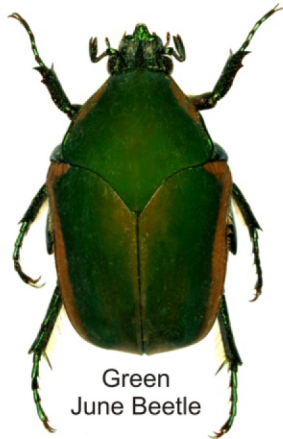

Emerald Ash Borer Look-Alikes

Emerald Ash Borer

Honeysuckle Flatheaded Borer

Honeylocust Flatheaded Borer

Flatheaded Appletree Borer

Golden Flatheaded Borer

Poplar Flatheaded Borer

Click Beetle

Dogbane Leaf Beetle

Sixspotted Tiger Beetle

Green Ground Beetle

Green Ground Beetle

Blue-Green Ground Beetle

Fiery Hunter Ground Beetle

Katydid

All insects are at the same scale.

Green June Beetle

"Rainbow Scarab" Dung Beetle

Japanese Beetle

Green Stink Bug

Green Leafhopper

Green Halictid Bee

Green Bottle Fly

There are many bright metallic-green insects in Nebraska, but the emerald ash borer beetle is only a half-inch long and strictly associated with ash trees.