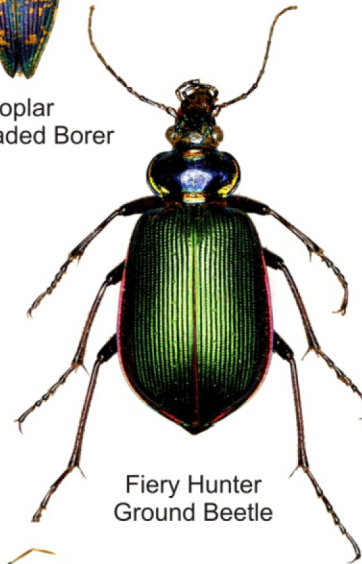

Emerald Ash Borer Look-Alikes

Emerald Ash Borer

Honeysuckle Flatheaded Borer

Honeylocust Flatheaded Borer

Flatheaded Appletree Borer

Golden Flatheaded Borer

Poplar Flatheaded Borer

Click Beetle

Dogbane Leaf Beetle

Sixspotted Tiger Beetle

Green Ground Beetle

Green Ground Beetle

Blue-Green Ground Beetle

Fiery Hunter Ground Beetle

Katydid

All insects are at the same scale.

Green June Beetle

"Rainbow Scarab" Dung Beetle

Japanese Beetle

Green Stink Bug

Green Leafhopper

Green Halictid Bee

Green Bottle Fly

There are many bright metallic-green insects in Nebraska, but the emerald ash borer beetle is only a half-inch long and strictly associated with ash trees.